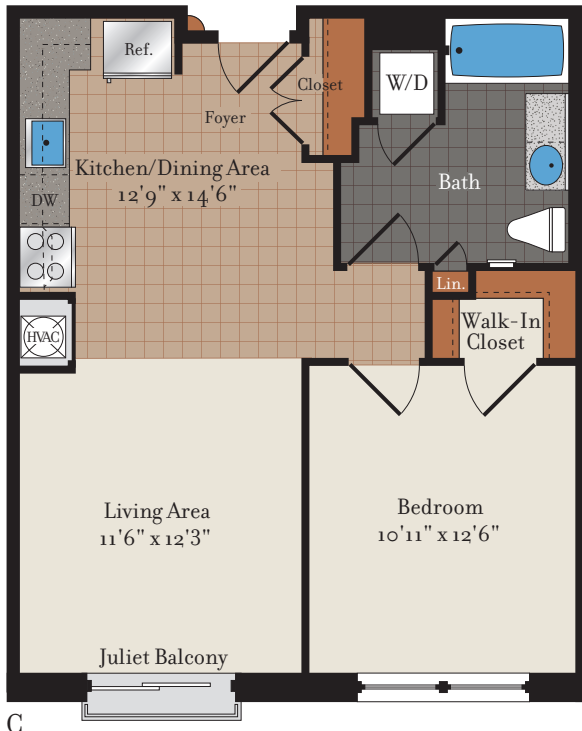

★ ONE BEDROOM, ONE BATH

Baldwin (C)

SQ FT: 647

Rent: _____

Apt. Home: _____

C

Partial C Type A

C2/C3

Elevations and floor plans are artist's renderings and accuracy cannot be guaranteed. All room dimensions are approximations only. Dimensions shown for asymmetrical rooms are meant only to suggest usable space. For specific dimensions, please see a sales representative. Plan dimensions and features are subject to change without notice or obligation, as a result of actual site conditions, which may dictate variations in style of windows, doors and ceilings. Features may also be altered to keep pace with ongoing design improvement program. This is for illustrative purposes only and is not part of a legal contract. See the sales manager for specific details.