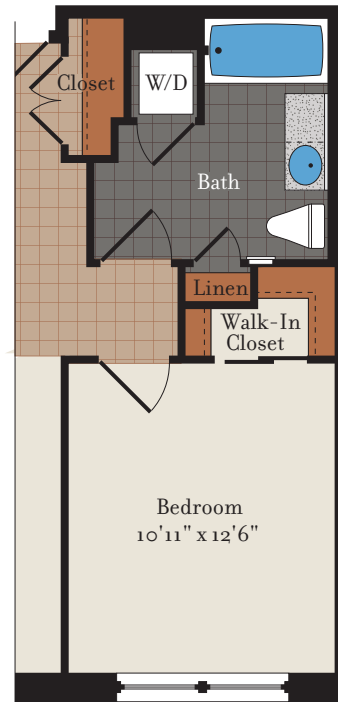

★ ONE BEDROOM, ONE BATH

Baldwin (C)

SQ FT: 647

Rent: _____

Apt. Home: _____

C

Partial C Type A

C2/C3

Elevations and floor plans are artist's renderings and accuracy cannot be guaranteed. All room dimensions are approximations only. Dimensions shown for asymmetrical rooms are meant only to suggest usable space. For specific dimensions, please see a sales representative. Plan dimensions and features are subject to change without notice or obligation, as a result of actual site conditions, which may dictate variations in style of windows, doors and ceilings. Features may also be altered to keep pace with ongoing design improvement program. This is for illustrative purposes only and is not part of a legal contract. See the sales manager for specific details.