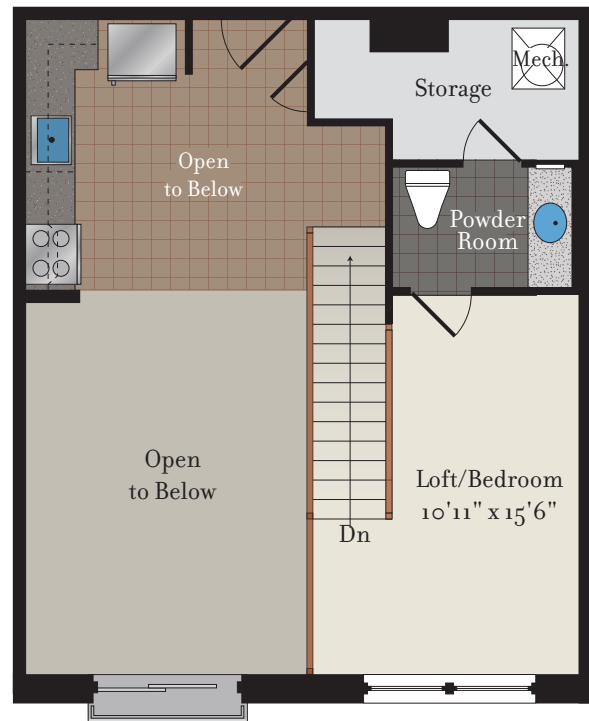

★ ONE BEDROOM, 1.5 BATH

Charles (CL)

SQ FT: 853

Rent: _____

Apt. Home: _____

CL First Floor

CL Loft Level

Elevations and floor plans are artist's renderings and accuracy cannot be guaranteed. All room dimensions are approximations only. Dimensions shown for asymmetrical rooms are meant only to suggest usable space. For specific dimensions, please see a sales representative. Plan dimensions and features are subject to change without notice or obligation, as a result of actual site conditions, which may dictate variations in style of windows, doors and ceilings. Features may also be altered to keep pace with ongoing design improvement program. This is for illustrative purposes only and is not part of a legal contract. See the sales manager for specific details.