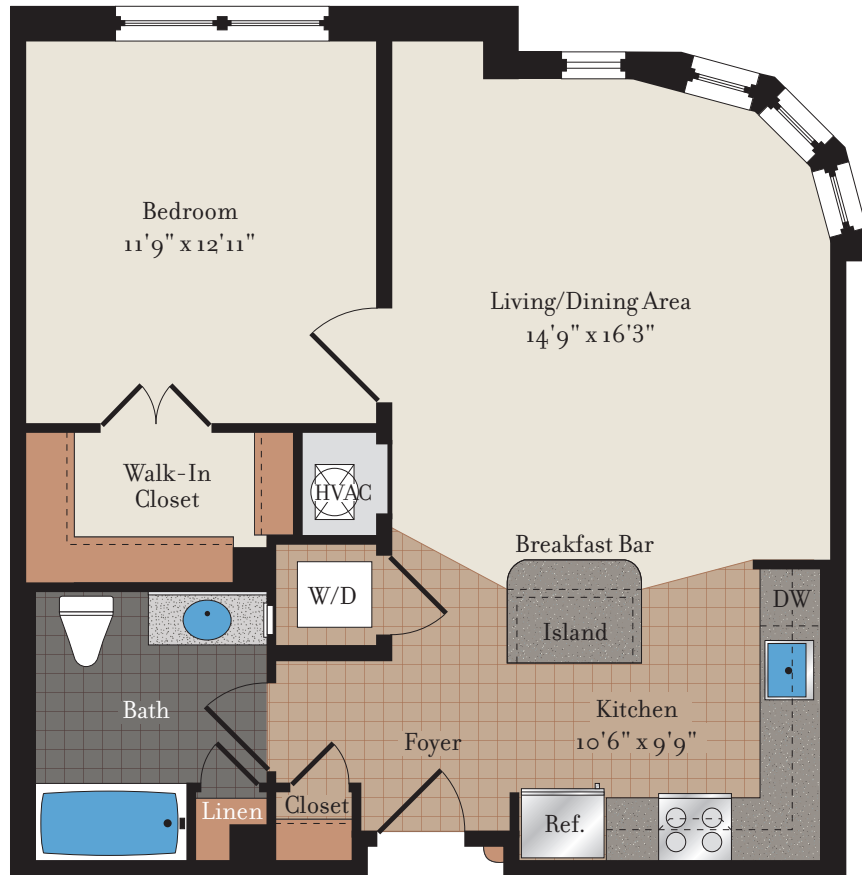

★ ONE BEDROOM, ONE BATH

# Chase (D)

SQ FT: 735

Rent: \_\_\_\_\_

Apt. Home: \_\_\_\_\_

Elevations and floor plans are artist's renderings and accuracy cannot be guaranteed. All room dimensions are approximations only. Dimensions shown for asymmetrical rooms are meant only to suggest usable space. For specific dimensions, please see a sales representative. Plan dimensions and features are subject to change without notice or obligation, as a result of actual site conditions, which may dictate variations in style of windows, doors and ceilings. Features may also be altered to keep pace with ongoing design improvement program. This is for illustrative purposes only and is not part of a legal contract. See the sales manager for specific details.